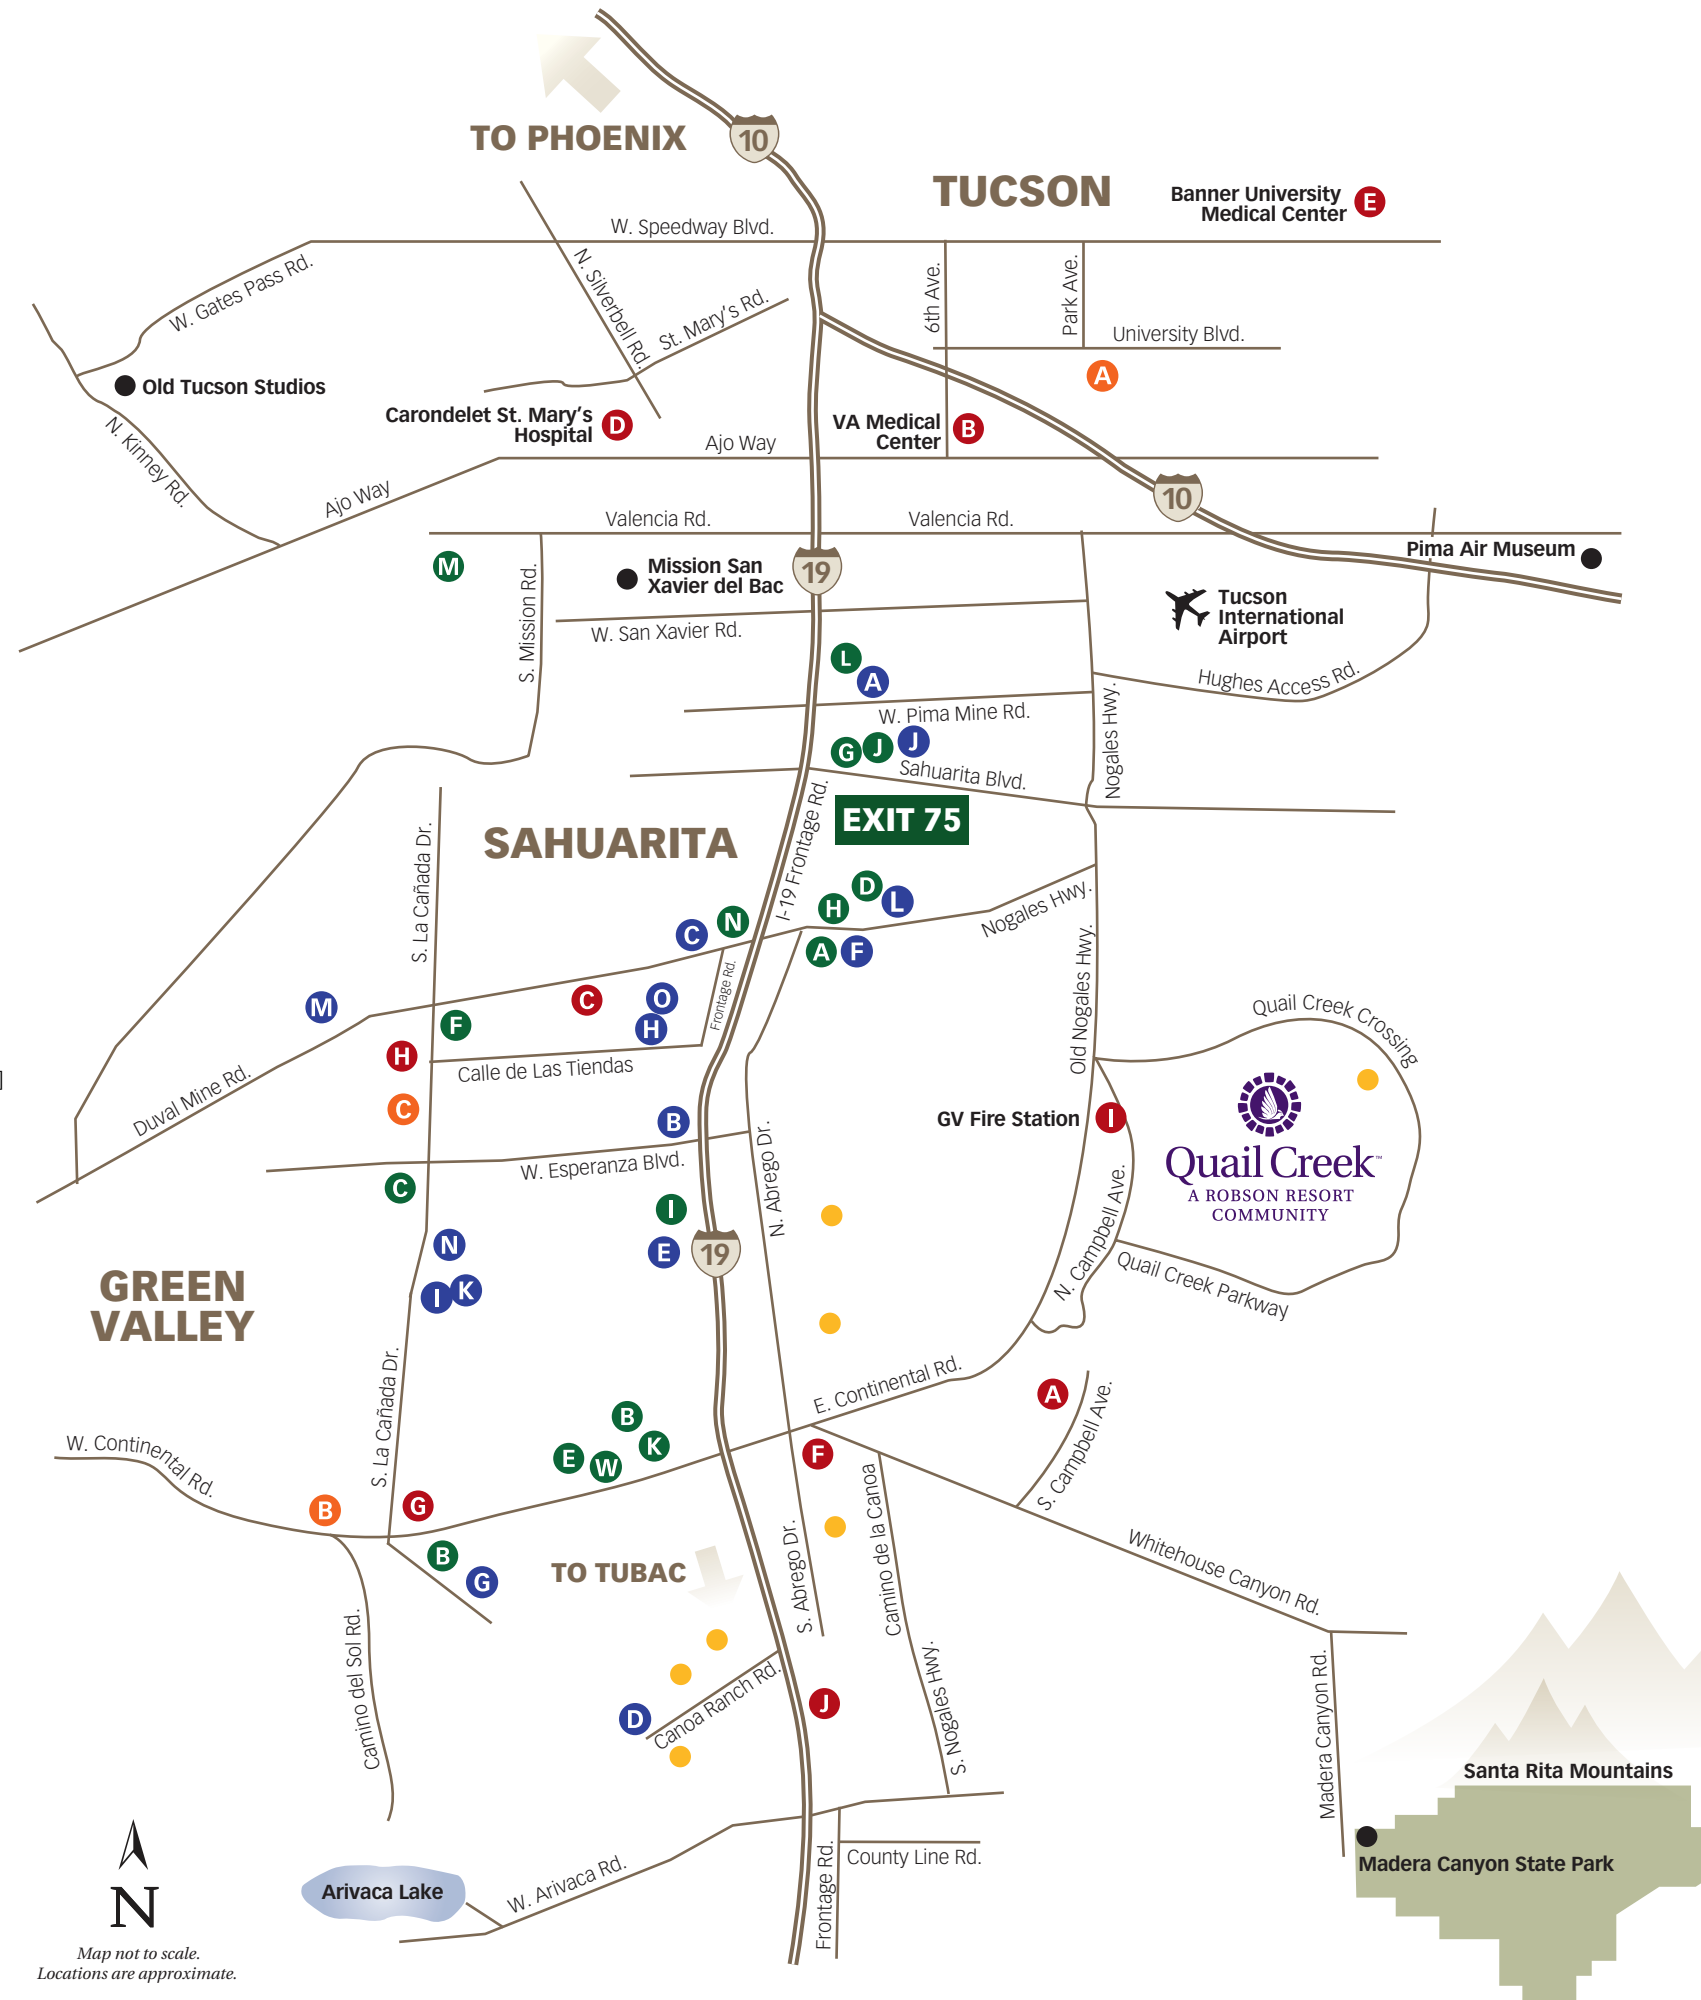

## Restaurants

- A** Agave at Desert Diamond Casino 10.16 Miles
- B** Arizona Family Restaurant 5.95 Miles
- C** El Patio Mexican Restaurant 7.5 Miles
- D** Grill on the Green 10.5 Miles
- E** La Placita Bar & Grill 7.6 Miles
- F** Mod Pizza 8.7 Miles
- G** Los Agaves Restaurant 6.66 Miles
- H** Manuel's Mexican Restaurant 5.93 Miles
- I** Old Chicago Deli 6.33 Miles
- J** Pub 1922 8.6 Miles
- K** Trattoria Ragazzi Italian 6.33 Miles
- L** Twist & Shout 6.7 Miles
- M** Two Girls Pizzeria 7.4 Miles
- N** 19th Hole Bar & Grille 6.8 Miles
- O** Coach's All American Bar & Grill 5.82 Miles

## Additional Restaurants

(all located within 7 miles of Quail Creek - Not listed on map)

- Arby's
- Burger King
- Carne Y Vino
- China View
- Denny's
- Greens Restaurant
- Jerry Bobs
- Mama's Hawaiian BBQ
- Mama's Kitchen
- Marti's Bistro
- McDonald's
- Mountain View Cafe & Bakery
- Panda House
- Papa Murphy's Pizza
- Pizza Hut
- Posada Java
- Rigoberto's Mexican Restaurant
- Rise
- Saigon Flavor
- San Ignacio Coyote Grill
- Starbucks
- Subway Sandwiches
- Taco Bell
- The Olives Bistro
- Triple Play

## Shopping & Entertainment

- A** Sprouts, PetSmart, T.J. Maxx 5.8 Miles
- B** CVS Pharmacy 4.85 Miles
- C** Walgreens (Esperanza Blvd.) 6.2 Miles
- D** Walgreens (S. Nogales Hwy.) 4.76 Miles
- E** Safeway Grocery (Continental Rd.) 4.78 Miles
- F** Safeway Grocery (Duval Mine Rd.) 5.84 Miles
- G** Fry's Marketplace 7.15 Miles/
- H** WalMart Super Center 5.17 Miles
- I** Green Valley Village 5.95 Miles
- J** Rancho Sahuarita Market Place 6.67 Miles
- K** Continental Shopping Plaza 4.93 Miles
- L** Desert Diamond Casino 10.16 Miles
- M** Casino del Sol 26.66 Miles
- N** Desert Sky Cinema 5.24 Miles

Tubac Historical Artist Village 23.29 Miles

**●** Area Golf Courses